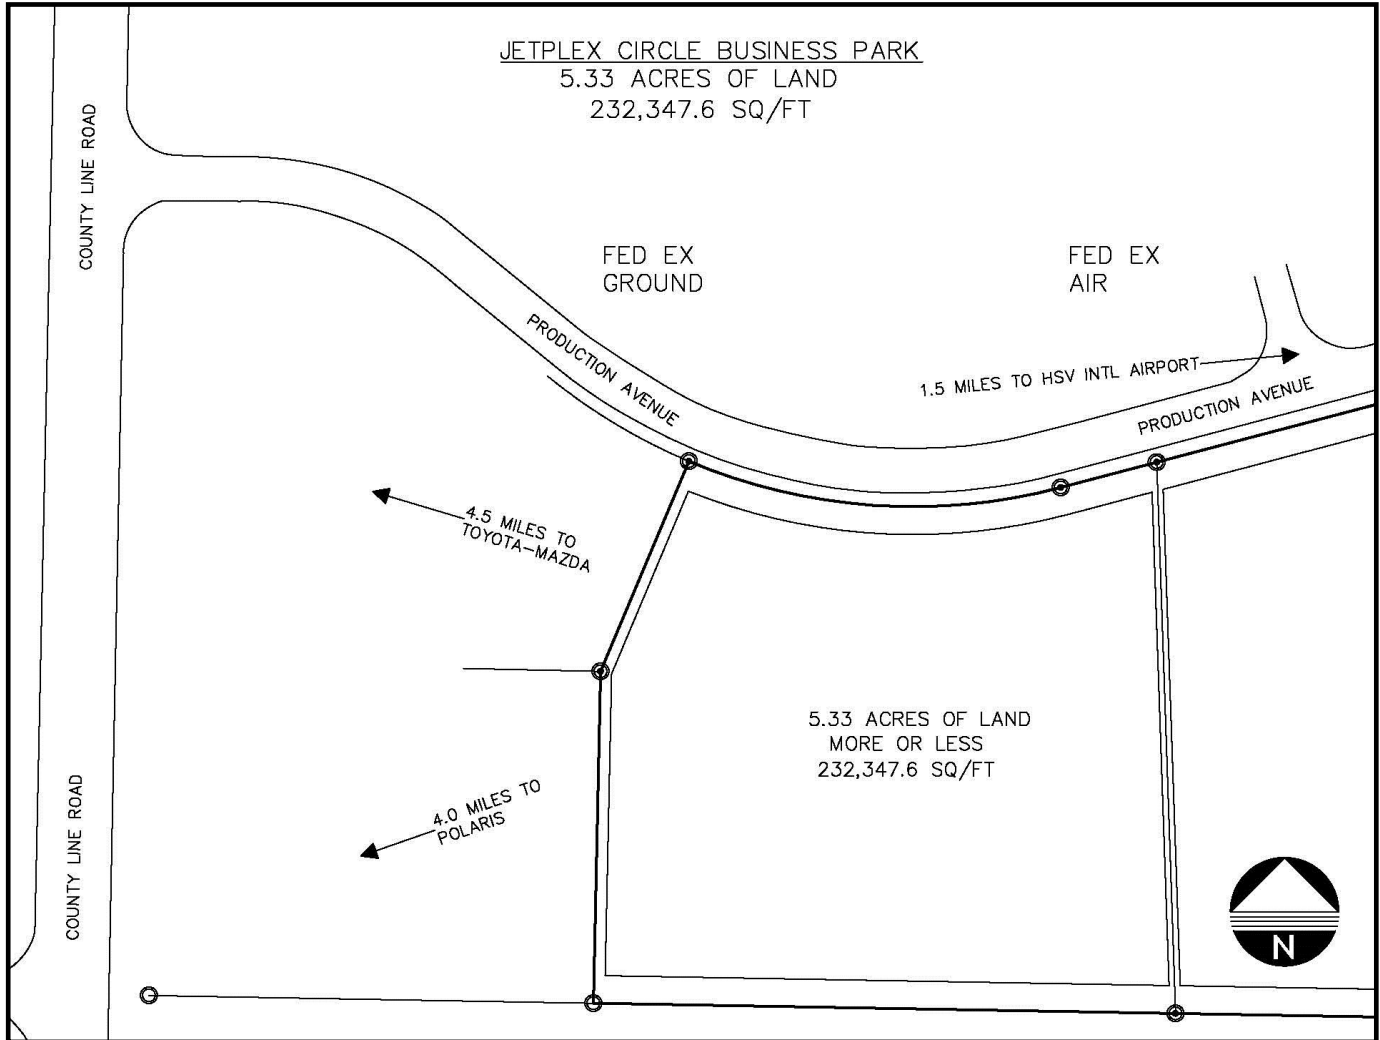

Jetplex Circle Business Park

PRODUCTION AVENUE — 5.33 ACRES

Madison, AL 35758

Convenient Location Near:

- I-565
- I-65
- Huntsville International Airport
- FedEx Air and Ground
- Toyota/Mazda & Polaris

MAL CLISSOLD
Office: 615-370-1770
Cell: 615-397-9506
Email: mal@jcbp.com
www.jcbp.com